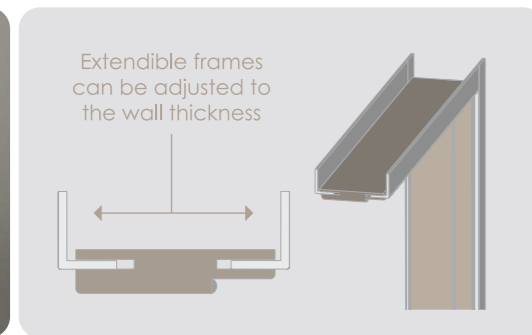

EXCLUSIVE DEALER  
www.theobjectsstudio.com

TOS-A-H4 Iro TOS-A-H3 Noa TOS-A-H5 Mia TOS-A-H3 Iseo TOS-A-H6 Kibu

FEATURES

GUM SEAL

ADJUSTABLE FRAMES

MAGNETIC LATCH

DOOR COLLECTION

TOS-A-V1